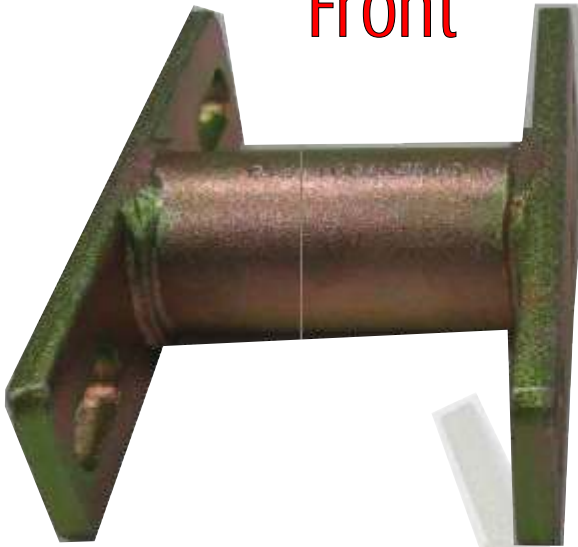

Landcruiser Sway Bar Extensions

STBEXT001
Front

STBEXT002
Rear

Part Number: **STBEXT001**
Bar Code: **9319478525337**
Suit: **Landcruiser Front**

Part Number: **STBEXT002**
Bar Code: **9319478525344**
Suit: **Landcruiser Rear**